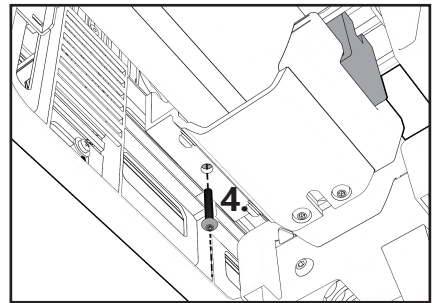

# **XB2**

*for full written manual  
scan QR-code or visit  
[www.spinder.com](http://www.spinder.com)*

*European type approval  
E4 26R-04 0589*

Scope of delivery

© Tradekar S40011/24A

**SPINDER**   
Wherever you go