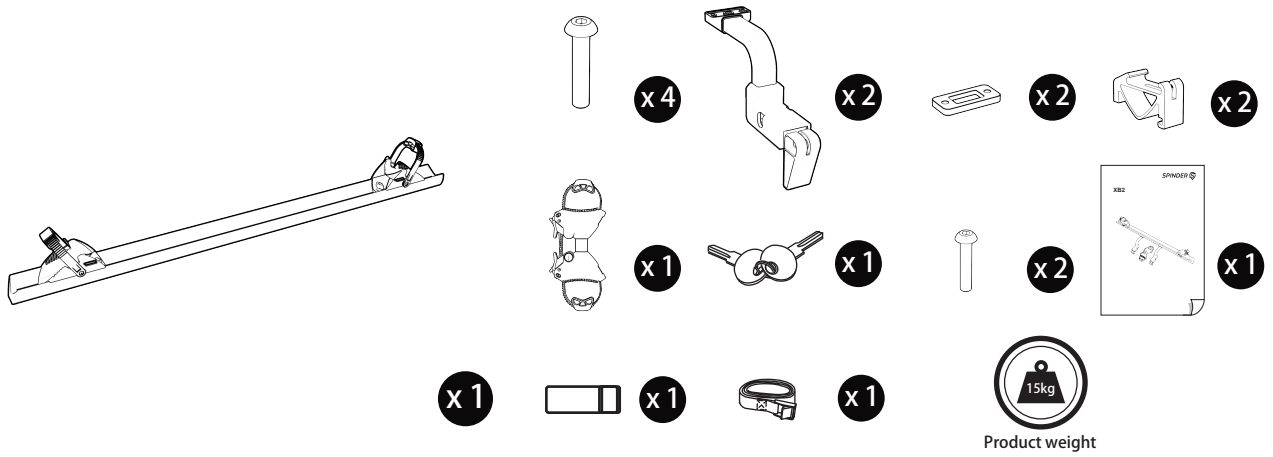

# **XB2**

*for full written manual  
scan QR-code or visit  
[www.spinder.com](http://www.spinder.com)*

*European type approval  
E4 26R-04 0589*

Scope of delivery

© Tradekar S40011/24A

**SPINDER**   
Wherever you go