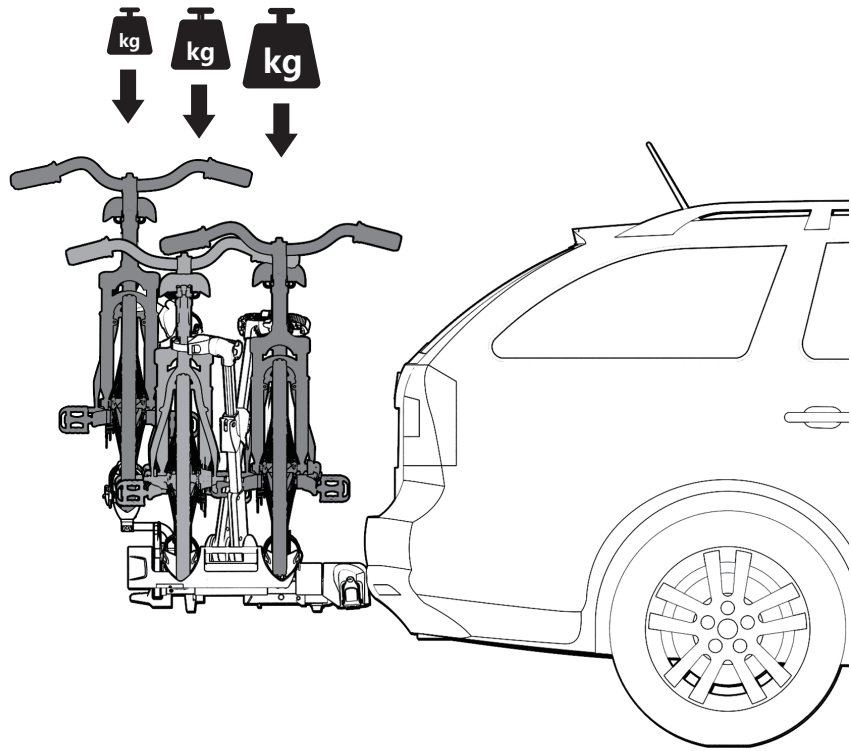

# **XB2**

*for full written manual  
scan QR-code or visit  
[www.spinder.com](http://www.spinder.com)*

*European type approval  
E4 26R-04 0589*

Scope of delivery

© Tradekar S40011/24A

**SPINDER**   
Wherever you go