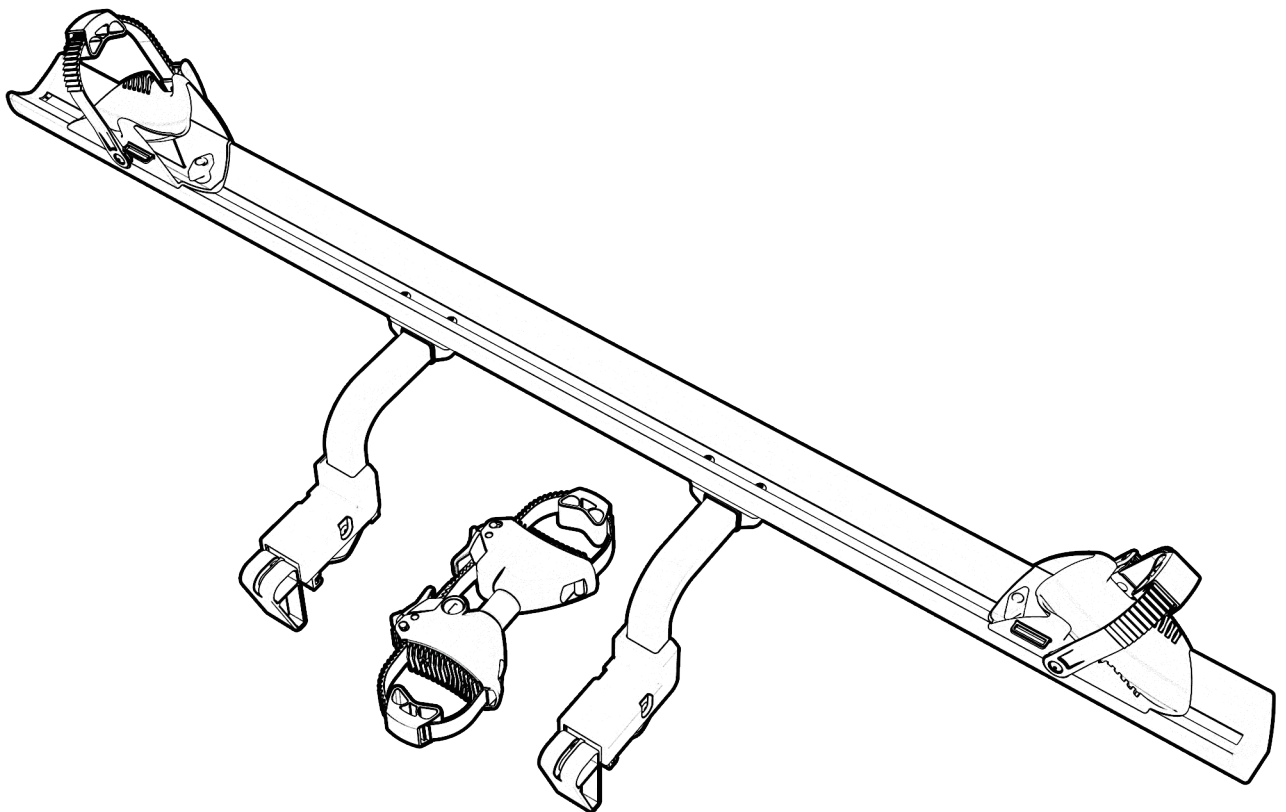

# **XB2**

*for full written manual  
scan QR-code or visit  
[www.spinder.com](http://www.spinder.com)*

*European type approval  
E4 26R-04 0589*

Scope of delivery

© Tradekar S40011/24A

**SPINDER**   
Wherever you go