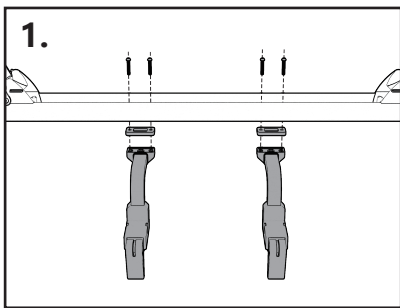

# **XB2**

*for full written manual  
scan QR-code or visit  
[www.spinder.com](http://www.spinder.com)*

*European type approval  
E4 26R-04 0589*

Scope of delivery

© Tradekar S40011/24A

**SPINDER**   
Wherever you go