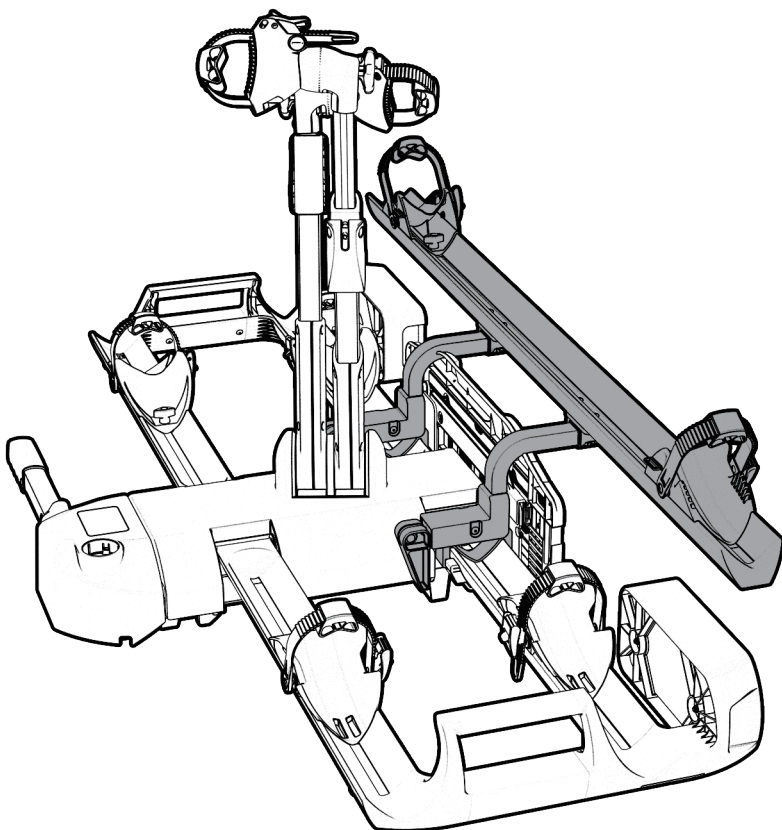

# **XB2**

*for full written manual  
scan QR-code or visit  
[www.spinder.com](http://www.spinder.com)*

*European type approval  
E4 26R-04 0589*

Scope of delivery

© Tradekar S40011/24A

**SPINDER**   
Wherever you go