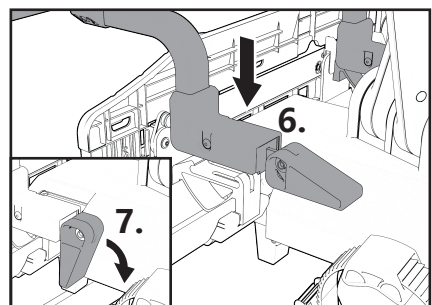

# **XB2**

*for full written manual  
scan QR-code or visit  
[www.spinder.com](http://www.spinder.com)*

*European type approval  
E4 26R-04 0589*

Scope of delivery

© Tradekar S40011/24A

**SPINDER**   
Wherever you go